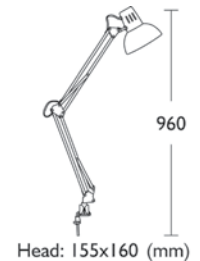

Product Code

Code	Description
18174	KL2360B Black 'Dome' 60W
18176	KL2360W White 'Dome' 60W