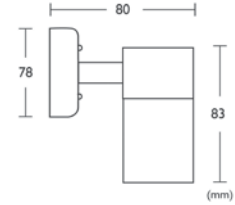

EXST5109 Surface Mounted Exterior Wall Light

Specifications

- 316 grade stainless steel construction
- UV glass diffuser
- Ceramic lampholder
- IP44
- Suitable for protected exterior applications, walls and under eaves
- Suitable for 1 x 50W 240V GU10 halogen lamp
- LED compatible 

Product Code

Code	Description
24909	EXST5109 Wall Stainless Steel GU10 IP44

EXST5108 Surface Mounted Up/Down Exterior Wall Light

Specifications

- 316 grade stainless steel construction
- UV glass diffusers
- Ceramic lampholders
- IP44
- Suitable for protected exterior applications, walls and under eaves
- Suitable for 2 x 50W 240V GU10 halogen lamps
- LED compatible 