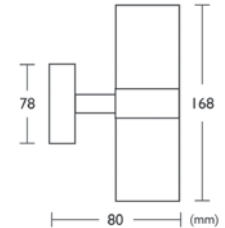

Product Code

Code	Description
24909	EXST5109 Wall Stainless Steel GU10 IP44

EXST5108 Surface Mounted Up/Down Exterior Wall Light

Specifications

- 316 grade stainless steel construction
- UV glass diffusers
- Ceramic lampholders
- IP44
- Suitable for protected exterior applications, walls and under eaves
- Suitable for 2 x 50W 240V GU10 halogen lamps
- LED compatible 

Product Code

Code	Description
24910	EXST5108 Wall Stainless Steel Up/Down GU10 IP44