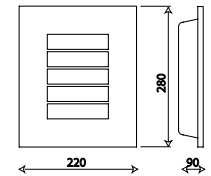

Lima Down

Specifications

- Die-cast aluminium body
- Frosted glass diffuser
- 3x1W LEDs, Warm White
- 220-240v ~ 50Hz
- IP44
- Matt black or matt grey finish
- LED 
- 95mm W x 82mm D x 198mm H
- Application: Exterior wall

Product Code

Code	Description
92162	Lima Wall Down 3x1W LED, matt black
92162G	Lima Wall Down 3x1W LED, matt grey

Sierra

90031F

90031I

Specifications

- Stainless steel body
- Opal PC lens diffusers
- E27 Max. 40W / CFL 20W
- 220-240V ~ 50Hz
- IP44
- Lamps sold separately
- 220mm W x 90mm D x 280mm H
- Application: Exterior wall