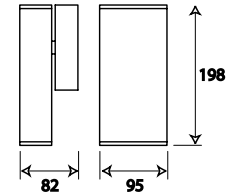

Lima Down

Specifications

- Die-cast aluminium body
- Frosted glass diffuser
- 3x1W LEDs, Warm White
- 220-240v ~ 50Hz
- IP44
- Matt black or matt grey finish
- LED 
- 95mm W x 82mm D x 198mm H
- Application: Exterior wall

Product Code

Code	Description
92162	Lima Wall Down 3x1W LED, matt black
92162G	Lima Wall Down 3x1W LED, matt grey

Sierra

90031F

90031I

Specifications

- Stainless steel body
- Opal PC lens diffusers
- E27 Max. 40W / CFL 20W
- 220-240V ~ 50Hz
- IP44
- Lamps sold separately
- 220mm W x 90mm D x 280mm H
- Application: Exterior wall