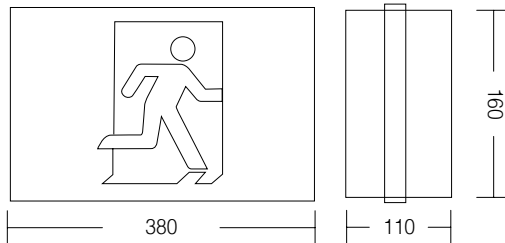

PRODUCT CODE	VERSION	WATTAGE	VIEWING DISTANCE	MASS
DIRLEDPSSL	WALL MOUNT WITH LiFeP04 BATTERY WHITE	4.6W	24m	1.3kg
BATPK	LiFeP04 REPLACEMENT BATTERY PACK