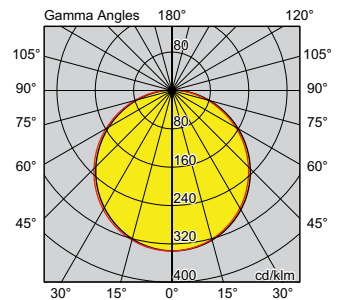

COLOUR SELECT

SLIMLINE LED OYSTER

PRODUCT DETAILS:

- Size: Ø300, Ø400
- Rated life: L70/B50 54000hrs
- LED: Colour Select via DIP Switch, CCT 3000K/4000K/6000K, CRI>80, 7 SDCM
- Beam angle: Symmetrical, 100°
- Driver: Integral, Phase dimming
- Rating: IP54, Class II
- Operating temperature: -10°C to +40°C
- Housing: Polycarbonate
- Finishing: White
- Diffuser: Polycarbonate, Frosted
- Connection: Center cable entry
- Warranty: 5 year

APPLICATIONS:

Surface mount, Internal
Residential, Commercial spaces

Ø400 27W @4000K

VERSION	W (MM)	H (MM)
18W	Ø300	50
27W	Ø400	50

CODE	DESCRIPTION	POWER [~]	LUMENS [*]	EFFICACY	WEIGHT
SLMOYS183/4/6K	Ø300 18W COLOUR SELECT 3000K/4000K/6000K CRI>80 PHASE-DIM	18W	1661lm [^]	92lm/W	0.9kg
SLMOYS273/4/6K	Ø400 27W COLOUR SELECT 3000K/4000K/6000K CRI>80 PHASE-DIM	27W	2417lm [^]	90lm/W	1.5kg