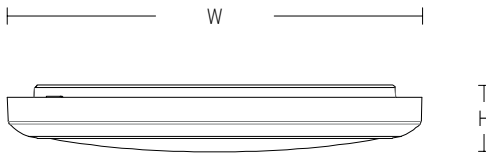

COLOUR SELECT

SLIMLINE LED OYSTER

PRODUCT DETAILS:

- Size: Ø300, Ø400
- Rated life: L70/B50 54000hrs
- LED: Colour Select via DIP Switch, CCT 3000K/4000K/6000K, CRI>80, 7 SDCM
- Beam angle: Symmetrical, 100°
- Driver: Integral, Phase dimming
- Rating: IP54, Class II
- Operating temperature: -10°C to +40°C
- Housing: Polycarbonate
- Finishing: White
- Diffuser: Polycarbonate, Frosted
- Connection: Center cable entry
- Warranty: 5 year

APPLICATIONS:

Surface mount, Internal
Residential, Commercial spaces

Ø400 27W @4000K

VERSION	W (MM)	H (MM)
18W	Ø300	50
27W	Ø400	50

CODE	DESCRIPTION	POWER [~]	LUMENS [*]	EFFICACY	WEIGHT
SLMOYS183/4/6K	Ø300 18W COLOUR SELECT 3000K/4000K/6000K CRI>80 PHASE-DIM	18W	1661lm [^]	92lm/W	0.9kg
SLMOYS273/4/6K	Ø400 27W COLOUR SELECT 3000K/4000K/6000K CRI>80 PHASE-DIM	27W	2417lm [^]	90lm/W	1.5kg