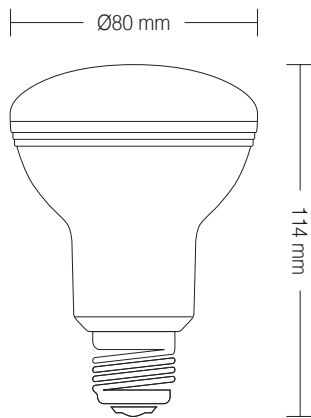

TOLEDO R80

10W new generation non-dimmable LED R80 lamps with E27 base.

FEATURES:

- 3 Year Warranty
- 25,000 hours average rated LED life
- 10W LED = 65W incandescent
- 220-240V, 50/60Hz
- CCT 3000K or 4000K
- CRI \geq 80
- 110° beam angle
- Instant start
- White body with opal diffuser
- Lamp type: R80
- Base type: E27

APPLICATIONS:

- Residential
- Hospitality
- Hotels
- Retail
- General lighting

PRODUCT CODE	VERSION	WATTAGE	CRI	CCT	DELIVERED LUMENS*	DIM (mm)
SYLLEDTR809WWE	10W NON-DIMMABLE LED OPAL LAMP 3K R80 E27	10W	\geq 80	3000K	850lm	Ø80x114