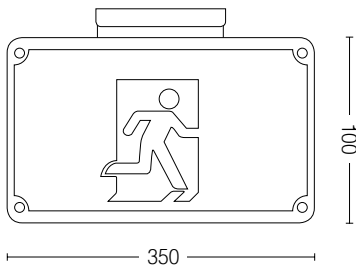

APPLICATIONS:

- Food processing facilities
- Outdoor parking garages
- Walk in rooms and freezers
- Severe environments

CEILING MOUNT

WALL MOUNT