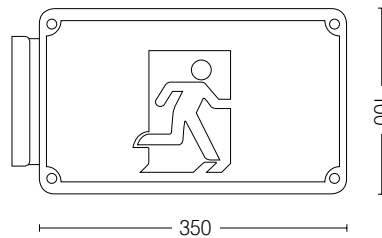

ARCTIC 2

Versatile ceiling or wall mountable exit luminaire designed for low temperature exit ranges.

FEATURES:

- 5 year warranty on fixture and lamp
- 2 year warranty on battery
- Complete with replaceable high-temperature nickel cadmium (NiCd) battery
- Battery has 18 month shelf life
- Rated life L70 50,000h
- Integral LED driver
- 24m viewing distance
- Heavy duty die-cast aluminium housing powder coated finish
- Polycarbonate diffuser
- Maintained emergency exit
- Suitable for both single sided and double sided applications
- Complete with mounting bracket
- Manual-Testing with test switch
- IP66, IK10
- Compliant to AS/NZS2293

OPTIONS :

- Ceiling mount / wall mount
- Single / double sided
- Operating temp. 0° to 40°C or -30° to 40°C
- DALI
- Rapix Ready
- Decal insert Straight, Left or Right (order separately)

APPLICATIONS:

- Food processing facilities
- Outdoor parking garages
- Walk in rooms and freezers
- Severe environments

WALL MOUNT

CODE	VERSION	WATTAGE	VIEWING DISTANCE	MASS
ARCTIC	0° to 40°C WITH NICD BATTERY WHITE	4W	24m	4.7kg
ARCTIC-FR	-30° to 40°C WITH NICD BATTERY WHITE	4W	24m	4.7kg
ARCTICPSS	DECAL INSERT - STRAIGHT			
ARCTICPSL	DECAL INSERT - LEFT			
ARCTICPSR	DECAL INSERT - RIGHT