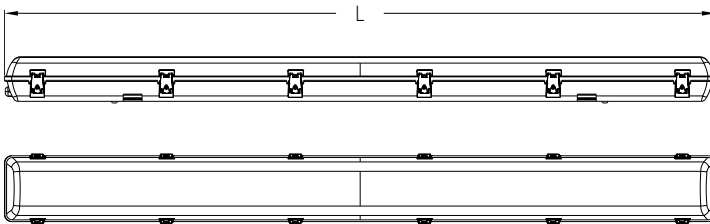

**LUMEN SELECT™**

**BWP PRO G2 WEATHERPROOF BATTEN**

**PRODUCT DETAILS:**

- Size: 2ft/600mm, 4ft/1200mm, 5ft/1500mm
- Rated life: L70/B50 72000hrs
- LED: CCT 4000K/6500K, CRI>80, 3 SDCM
- Driver: TCI, Integral, Non-Dim/DALI dimming, Lumen Select via DIP Switch, Flicker-Free design
- Rating: IP65, IK08, Class I
- Operating temperature: -20°C to +40°C
- Housing: Polycarbonate, Durable foam seal, Clip-In aluminium gear tray with safety lanyards
- Finishing: Grey
- Diffuser: Polycarbonate, Frosted, Prismatic
- Accessory: Complete with 316 stainless steel Clips, Surface mount brackets, Suspension hooks
- Warranty: 7 year

**MADE TO ORDER OPTIONS:**

Emergency (Compliant to AS/NZS2293), Motion sensor

**APPLICATIONS:**

Surface mount, Suspended, Internal, External  
Carparks, Light commercial spaces, Wash bays, Covered security applications

VERSION	L (MM)	W (MM)	H (MM)
2FT/600MM	655	145	101
4FT/1200MM	1265	145	101
5FT/1500MM	1566	145	101

CODE	DESCRIPTION	POWER <sup>~</sup>	LUMENS <sup>+</sup>	EFFICACY	WEIGHT
BWP352D4	2FT/600MM LUMEN SELECT @10W 4000K CRI>80 DALI-DIM	10W	1312lm	131lm/W	1.6kg
	2FT/600MM LUMEN SELECT @25W 4000K CRI>80 DALI-DIM	25W	3118lm	128lm/W	1.6kg
	2FT/600MM LUMEN SELECT @35W 4000K CRI>80 DALI-DIM	38W	4523lm	119lm/W	1.6kg
BWP584D4	4FT/1200MM LUMEN SELECT @25W 4000K CRI>80 DALI-DIM	26W	3279lm	126lm/W	2.8kg
	4FT/1200MM LUMEN SELECT @35W 4000K CRI>80 DALI-DIM	34W	4509lm	133lm/W	2.8kg
	4FT/1200MM LUMEN SELECT @58W 4000K CRI>80 DALI-DIM	59W	7170lm	122lm/W	2.8kg
BWP655D4	5FT/1500MM LUMEN SELECT @30W 4000K CRI>80 DALI-DIM	28W	3904lm	139lm/W	3.3kg
	5FT/1500MM LUMEN SELECT @40W 4000K CRI>80 DALI-DIM	38W	5171lm	136lm/W	3.3kg
	5FT/1500MM LUMEN SELECT @65W 4000K CRI>80 DALI-DIM	61W	7771lm	127lm/W	3.3kg