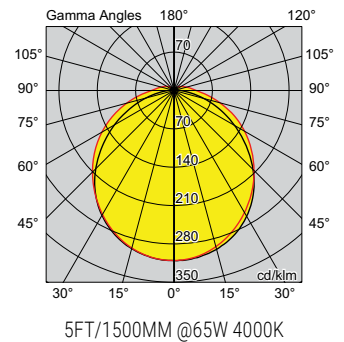

**LUMEN SELECT™**

**BWP PRO G2 WEATHERPROOF BATTEN**

**PRODUCT DETAILS:**

- Size: 2ft/600mm, 4ft/1200mm, 5ft/1500mm
- Rated life: L70/B50 72000hrs
- LED: CCT 4000K/6500K, CRI>80, 3 SDCM
- Driver: TCI, Integral, Non-Dim/DALI dimming, Lumen Select via DIP Switch, Flicker-Free design
- Rating: IP65, IK08, Class I
- Operating temperature: -20°C to +40°C
- Housing: Polycarbonate, Durable foam seal, Clip-In aluminium gear tray with safety lanyards
- Finishing: Grey
- Diffuser: Polycarbonate, Frosted, Prismatic
- Accessory: Complete with 316 stainless steel Clips, Surface mount brackets, Suspension hooks
- Warranty: 7 year

VERSION	L (MM)	W (MM)	H (MM)
2FT/600MM	655	145	101
4FT/1200MM	1265	145	101
5FT/1500MM	1566	145	101

CODE	DESCRIPTION	POWER <sup>~</sup>	LUMENS <sup>+</sup>	EFFICACY	WEIGHT
BWP352D4	2FT/600MM LUMEN SELECT @10W 4000K CRI>80 DALI-DIM	10W	1312lm	131lm/W	1.6kg
	2FT/600MM LUMEN SELECT @25W 4000K CRI>80 DALI-DIM	25W	3118lm	128lm/W	1.6kg
	2FT/600MM LUMEN SELECT @35W 4000K CRI>80 DALI-DIM	38W	4523lm	119lm/W	1.6kg
BWP584D4	4FT/1200MM LUMEN SELECT @25W 4000K CRI>80 DALI-DIM	26W	3279lm	126lm/W	2.8kg
	4FT/1200MM LUMEN SELECT @35W 4000K CRI>80 DALI-DIM	34W	4509lm	133lm/W	2.8kg
	4FT/1200MM LUMEN SELECT @58W 4000K CRI>80 DALI-DIM	59W	7170lm	122lm/W	2.8kg
BWP655D4	5FT/1500MM LUMEN SELECT @30W 4000K CRI>80 DALI-DIM	28W	3904lm	139lm/W	3.3kg
	5FT/1500MM LUMEN SELECT @40W 4000K CRI>80 DALI-DIM	38W	5171lm	136lm/W	3.3kg
	5FT/1500MM LUMEN SELECT @65W 4000K CRI>80 DALI-DIM	61W	7771lm	127lm/W	3.3kg