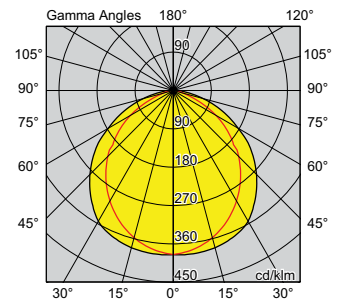

CODE	DESCRIPTION	POWER	LUMENS	EFFICACY	WEIGHT
BLADE2W830	BLADE SURFACE MOUNTED 100 2W 3K FIXTURE ONLY	2W	110LM	55LM/W	16G
BLADE4W830	BLADE SURFACE MOUNTED 285 4W 3K FIXTURE ONLY	4W	390LM	98LM/W	36G
BLADE8W830	BLADE SURFACE MOUNTED 565 8W 3K FIXTURE ONLY	8W	630LM	79LM/W	73G
BLADE12W830	BLADE SURFACE MOUNTED 845 12W 3K FIXTURE ONLY	12W	960LM	79LM/W	100G
BLADE16W830	BLADE SURFACE MOUNTED 1125 16W 3K FIXTURE ONLY	16W	1180LM	74LM/W	132G
BLADEPC200	POWER CORD 200MM FOR CONNECTION BETWEEN DISTRIBUTION BOX AND FIXTURE				
BLADEPC2000	POWER CORD 2000MM FOR CONNECTION BETWEEN DISTRIBUTION BOX AND FIXTURE				
BLADECC150	CONNECTION CORD 150MM FOR CONNECTION BETWEEN FIXTURES				
BLADEMAGKIT	MAGNET MOUNTING KIT FOR FIXING ON TO NON-MAGNETIC SURFACES (OPTIONAL)				
BLADEJB06	6-WAY DISTRIBUTION BOX				
127821	TCI DRIVER LCV 24V 60W 2.5A MAX				

*Please refer to the warranty policy at www.pierlite.co.nz; "POWER" is tested system powers from luminaire; "LUMENS" is delivered lumens from luminaire, including thermal, electrical and optic losses; ^Figures are interpolated / extrapolated from data at other versions.