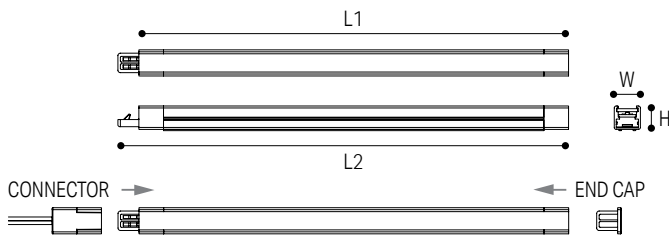

BLADE SURFACE MOUNTED LINEAR LIGHT

PRODUCT DETAILS

Size: 100mm, 285mm, 565mm, 845mm, 1125mm, Linkable
 Rated life: L70 B50 50000hrs
 LED: 3000K, CRI80, 3SDCM
 Beam angle: Symmetrical, 120°
 Driver: Remote, Non dimmable, Flicker free design
 Rating: IP20, Class III
 Operating temperature: 0°C to +25°C
 Housing: 6063 extruded aluminum
 Finishing: Silver
 Diffuser/Lens: Polycarbonate (PC), Frosted
 Connection: Up to 55W, Male to female Plug-and-Play connection,
 Can be connected in various lengths to provide continuous and even
 light distribution
 Warranty*: 5 year

VERSION	L1 (MM)	L2 (MM)	W (MM)	H (MM)
BLADE2W830	100	109	12	10
BLADE4W830	285	294	12	10
BLADE8W830	565	574	12	10
BLADE12W830	845	854	12	10
BLADE16W830	1125	1134	12	10

CODE	DESCRIPTION	POWER	LUMENS	EFFICACY	WEIGHT
BLADE2W830	BLADE SURFACE MOUNTED 100 2W 3K FIXTURE ONLY	2W	110LM	55LM/W	16G
BLADE4W830	BLADE SURFACE MOUNTED 285 4W 3K FIXTURE ONLY	4W	390LM	98LM/W	36G
BLADE8W830	BLADE SURFACE MOUNTED 565 8W 3K FIXTURE ONLY	8W	630LM	79LM/W	73G
BLADE12W830	BLADE SURFACE MOUNTED 845 12W 3K FIXTURE ONLY	12W	960LM	79LM/W	100G
BLADE16W830	BLADE SURFACE MOUNTED 1125 16W 3K FIXTURE ONLY	16W	1180LM	74LM/W	132G
BLADEPC200	POWER CORD 200MM FOR CONNECTION BETWEEN DISTRIBUTION BOX AND FIXTURE				
BLADEPC2000	POWER CORD 2000MM FOR CONNECTION BETWEEN DISTRIBUTION BOX AND FIXTURE				
BLADECC150	CONNECTION CORD 150MM FOR CONNECTION BETWEEN FIXTURES				
BLADEMAGKIT	MAGNET MOUNTING KIT FOR FIXING ON TO NON-MAGNETIC SURFACES (OPTIONAL)				
BLADEJB06	6-WAY DISTRIBUTION BOX				
127821	TCI DRIVER LCV 24V 60W 2.5A MAX				