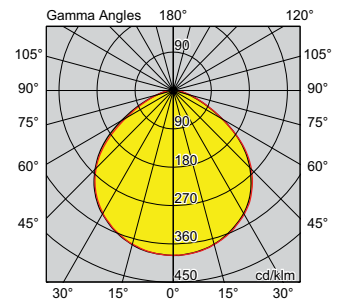

CODE	DESCRIPTION	POWER[~]	LUMENS*	EFFICACY	WEIGHT
C350SLSE4	C350 LOWBAY GEN2 LS @ 65W 4000K CRI80 NON-DIM	63W	10542LM	167LM/W	7.3KG
	C350 LOWBAY GEN2 LS @ 100W 4000K CRI80 NON-DIM	101W	16726LM	166LM/W	7.3KG
	C350 LOWBAY GEN2 LS @ 150W 4000K CRI80 NON-DIM	150W	24000LM	160LM/W	7.3KG
C350SLSE5	C350 LOWBAY GEN2 LS @ 65W 5000K CRI80 NON-DIM	62W	10873LM	175LM/W	7.3KG
	C350 LOWBAY GEN2 LS @ 100W 5000K CRI80 NON-DIM	100W	17215LM	172LM/W	7.3KG
	C350 LOWBAY GEN2 LS @ 150W 5000K CRI80 NON-DIM	149W	24658LM	165LM/W	7.3KG
C350S150D4	C350 LOWBAY GEN2 150W 4000K CRI80 DALI	150W	24000LM	160LM/W	7.3KG
C350S150D5	C350 LOWBAY GEN2 150W 5000K CRI80 DALI	149W	24658LM	165LM/W	7.3KG
C350RECKIT	C350 LOWBAY RECESS KIT				

[~]Tested system powers from luminaire. [*]Delivered lumens from luminaire, including thermal, electrical and optic losses. [^]Figures are interpolated / extrapolated from data at other versions.