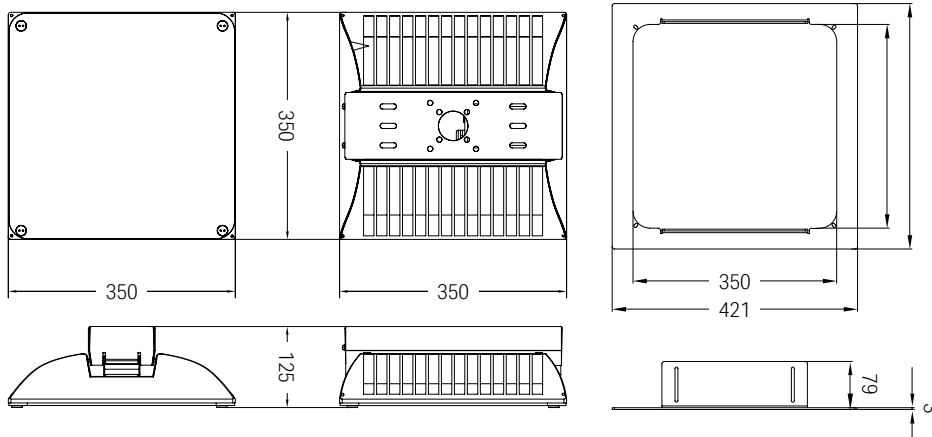

**LUMEN SELECT™**

**C350 LOWBAY GEN2**

**PRODUCT DETAILS**

Rated life: L70 B50 54000hrs  
 LED: 4000K/5000K, CRI80, 5SDCM  
 Beam angle: Symmetrical, 120°  
 Driver: Integral, Lumen Select Non-Dim/DALI dimming  
 Rating: IP65, IK09, Class I  
 Operating temperature: 0°C to +50°C  
 Housing: Die-cast LM6 aluminium (copper content <0.1%)  
 Finishing: Grey RAL9007, Powder coated  
 Diffuser/Lens: Glass, Frosted  
 Accessory: Recess kit (order separately)  
 Warranty: 5 year

**MADE TO ORDER OPTIONS (LEAD TIME AND MOQ MAY APPLY)**

IK10 diffuser polycarbonate (PC) frosted

**APPLICATIONS:**

Surface mounted/Recessed (ceiling), Internal/External  
 Service stations. General canopies, Sports facilities, Warehousing,  
 Industrial facilities, Workshops, Coolrooms, Carparks

CODE	DESCRIPTION	POWER <sup>~</sup>	LUMENS*	EFFICACY	WEIGHT
C350SLSE4	C350 LOWBAY GEN2 LS @ 65W 4000K CRI80 NON-DIM	63W	10542LM	167LM/W	7.3KG
	C350 LOWBAY GEN2 LS @ 100W 4000K CRI80 NON-DIM	101W	16726LM	166LM/W	7.3KG
	C350 LOWBAY GEN2 LS @ 150W 4000K CRI80 NON-DIM	150W	24000LM	160LM/W	7.3KG
C350SLSE5	C350 LOWBAY GEN2 LS @ 65W 5000K CRI80 NON-DIM	62W	10873LM	175LM/W	7.3KG
	C350 LOWBAY GEN2 LS @ 100W 5000K CRI80 NON-DIM	100W	17215LM	172LM/W	7.3KG
	C350 LOWBAY GEN2 LS @ 150W 5000K CRI80 NON-DIM	149W	24658LM	165LM/W	7.3KG
C350S150D4	C350 LOWBAY GEN2 150W 4000K CRI80 DALI	150W	24000LM	160LM/W	7.3KG
C350S150D5	C350 LOWBAY GEN2 150W 5000K CRI80 DALI	149W	24658LM	165LM/W	7.3KG
C350RECKIT	C350 LOWBAY RECESS KIT				