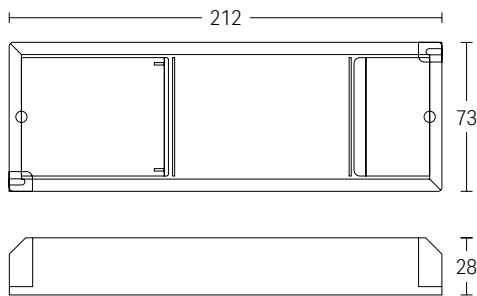

EMERGENCY CONVERSION KIT

PRODUCT DETAILS

Seamless conversion of Pierlite panels and troffers to emergency luminaires
 Integrated emergency solution rather than conventional spitfire emergency solution to save installation time and cost
 Plug-and-Play system allows easy onsite installation
 Unique Sticker-Based testing configuration avoiding drilling holes in luminaires
 Maintained, Manual test, Lithium iron phosphate (LiFePO4) battery, 12 months shelf life, 2hrs battery discharge time
 All Luminaires individually compliant to AS/NZS 2293
 Rating: IP20
 Operating temperature: 0°C to +50°C
 Warranty*: 3 year

APPLICATIONS

Recessed
 Use with Pierlite panels and troffers only

CODE	DESCRIPTION	POWER	LUMENS	EFFICACY	WEIGHT
EMKIT-5W-MT	EMERGENCY CONVERSION KIT 5W MAINT EMERG	5W	N/A	N/A	0.48KG

*Please refer to the warranty policy at www.pierlite.co.nz; "POWER" is tested system powers from luminaire; "LUMENS" is delivered lumens from luminaire, including thermal, electrical and optic losses; ^Figures are interpolated / extrapolated from data at other versions.