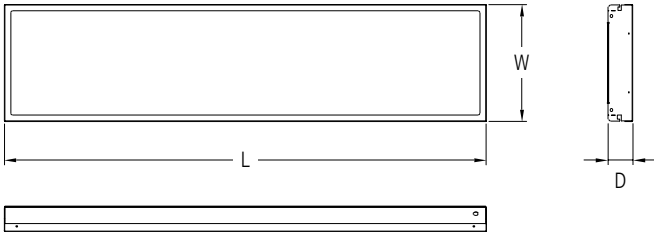

DLED RECESSED MODULE GEN3

PRODUCT DETAILS

Size: 600x600mm, 1200x300mm, 1200x600mm
 Rated life: L90 B50 54000hrs
 LED: 4000K, CRI90, 3SDCM
 Glare control: UGR19 design
 Beam angle: Symmetrical
 Driver: TCI, Remote, Non-Dim/DALI dimming, Flicker-Free design
 Rating: IP54 from below/IP40 from above, Class II
 Operating temperature: 0°C to +40°C
 Housing: Cold rolled steel
 Finishing: White RAL9003, Powder coated
 Diffuser/Lens: Acrylic (PMMA), Frosted, Prismatic
 Connection: 1.5m Flex & Plug, DALI cable (DALI versions only)
 Compliant: Cyanosis (COI 3.203)
 Warranty: 5 year

MADE TO ORDER OPTIONS (LEAD TIME AND MOQ MAY APPLY)

600x300mm, Other dimming options, Other lumen packages, Emergency, Surface mount frames, Plaster ceiling frames, Custom infill panels, Air handling trims, Anti-Microbial powder coating

APPLICATIONS

Recessed (grid ceiling), Internal
 Offices, Schools, Healthcare applications, Commercial interiors

VERSION	L (MM)	W (MM)	D (MM)
600X600	590	590	62
1200X300	1190	290	62
1200X600	1190	590	62

CODE	DESCRIPTION	POWER [~]	LUMENS [*]	EFFICACY	WEIGHT
DL3P0669407	DLED GEN3 600X600 32W 4000K CRI90 UGR19 IP54 NON-DIM	32W	3502LM	109LM/W	4.5KG
DL3P0669407D1	DLED GEN3 600X600 32W 4000K CRI90 UGR19 IP54 DALI	32W	3502LM	109LM/W	4.5KG
DL3P1239407	DLED GEN3 1200X300 33W 4000K CRI90 UGR19 IP54 NON-DIM	33W	3555LM	108LM/W	4.8KG
DL3P1239407D1	DLED GEN3 1200X300 33W 4000K CRI90 UGR19 IP54 DALI	33W	3555LM	108LM/W	4.8KG
DL3P1269409	DLED GEN3 1200X600 40W 4000K CRI90 UGR19 IP54 NON-DIM	40W	4700LM	118LM/W	8.0KG
DL3P1269409D1	DLED GEN3 1200X600 40W 4000K CRI90 UGR19 IP54 DALI	40W	4700LM	118LM/W	8.0KG
DL3P12694010	DLED GEN3 1200X600 47W 4000K CRI90 UGR19 IP54 NON-DIM	47W	5475LM	116LM/W	8.0KG
DL3P12694021	DLED GEN3 1200X600 99W 4000K CRI90 UGR19 IP54 NON-DIM	99W	10970LM	111LM/W	8.0KG