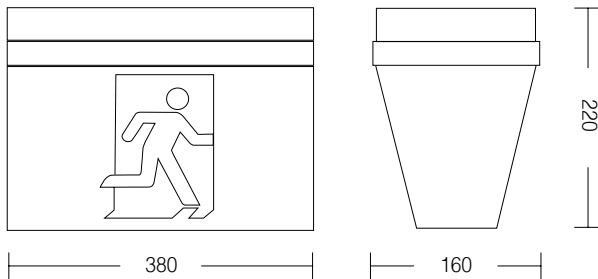

CODE	DESCRIPTION	POWER	LUMENS*	EFFICACY	WEIGHT
DIRLEDPSSL	4.6W NON-DIM EMGY - WALL MOUNT	1W	48lm	48lm/W	1.3kg

*Delivered lumens from luminaire, including thermal, electrical and optic losses.