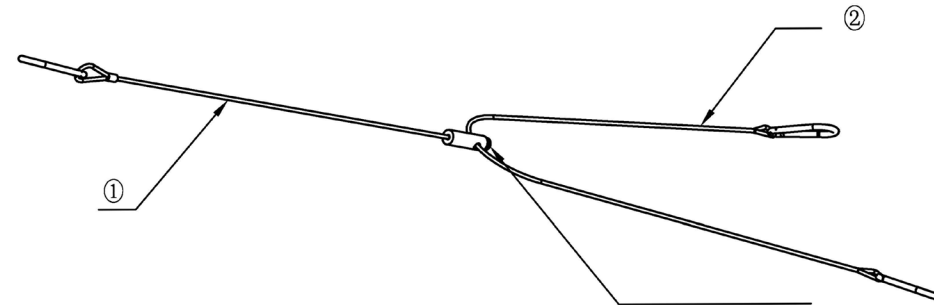

Product Code: YH-BLSUSPKITSET
2 X 1.5MTR-Y-SUSPENSION CABLE FOR LINEAR HIGHBAY

Note: Cable Material SS304
Maximum Weight for Each Suspension Kit is 25KG.

If screw is tightened then this will reduce the chance of the cable movement to either side and stabilise the point of balance.