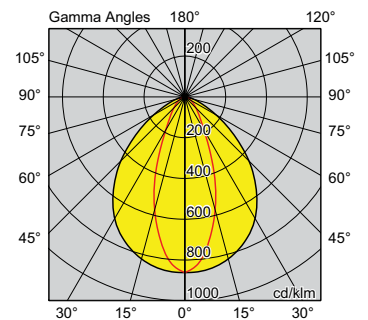

HORNET LED FLOODLIGHT

PRODUCT DETAILS:

- Rated life: L70 30000hrs
- LED: CCT 4000K, CRI>80
- Beam angle: 120°
- Driver: Integral, Non-dim
- Rating: IP66, IK07
- Operating temperature: 0°C to 40°C
- Housing: Die-cast Aluminium
- Colour: Black
- Lens: Acrylic
- Connection: 1m cable
- Warranty: 3 year

APPLICATIONS:

Ceiling mount, External
Residential, Access areas, Outdoor entertaining areas, BBQ areas

VERSION	L (mm)	W (mm)	H (mm)	W1 (mm)
20W	125	125	23	186

Adjustable head with 300° horizontal and 200° vertical flexible rotation.