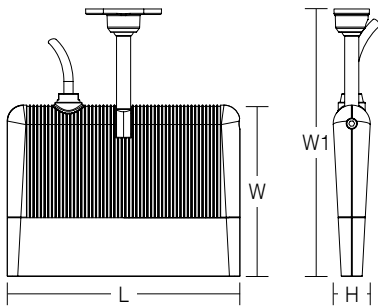

HORNET LED FLOODLIGHT

PRODUCT DETAILS:

- Rated life: L70 30000hrs
- LED: CCT 4000K, CRI>80
- Beam angle: 120°
- Driver: Integral, Non-dim
- Rating: IP66, IK07
- Operating temperature: 0°C to 40°C
- Housing: Die-cast Aluminium
- Colour: Black
- Lens: Acrylic
- Connection: 1m cable
- Warranty: 3 year

APPLICATIONS:

Ceiling mount, External
Residential, Access areas, Outdoor entertaining areas, BBQ areas

VERSION	L (mm)	W (mm)	H (mm)	W1 (mm)
20W	125	125	23	186

Adjustable head with 300° horizontal and 200° vertical flexible rotation.

HORNET LED FLOODLIGHT
20W 4000K

CODE	DESCRIPTION	POWER	LUMENS*	EFFICACY	WEIGHT
CFL20840	20W 4000K CRI>80 NON-DIM	20W	1503lm	75lm/W	0.4kg

*Delivered lumens from luminaire, including thermal, electrical and optic losses.