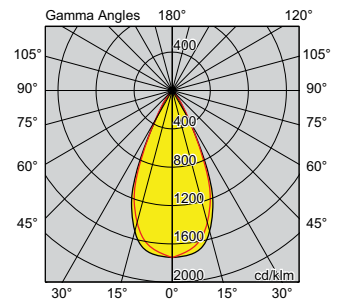

LENO FLAT SURFACE MOUNTED LINEAR LIGHT

PRODUCT DETAILS

Size: 1200mm, Linkable
 Rated life: L80 B10 50000hrs
 LED: 4000K, CRI80, 3SDCM
 Glare control: UGR19 design
 Beam angle: Symmetrical, Direct (50°)
 Driver: Integral, DALI dimming, Flicker-Free design
 Rating: IP20, Class I
 Operating temperature: -20°C to +45°C
 Housing: Aluminium
 Finishing: White/Black, Powder coated, Black reflectors
 Diffuser/Lens: Polycarbonate (PC), Frosted
 Warranty: 5 year

VERSION	L (MM)	W (MM)	H (MM)
1200MM	1190	160	30

CODE	DESCRIPTION	POWER [~]	LUMENS [*]	EFFICACY	WEIGHT
LENOF12840DAW	LENO FLAT SURFACE MOUNTED LINEAR LIGHT 40W 4000K CRI80 UGR19 DALI WHITE	40W	3727LM	93LM/W	3.6KG
LENOF12840DAB	LENO FLAT SURFACE MOUNTED LINEAR LIGHT 40W 4000K CRI80 UGR19 DALI BLACK	40W	3727LM	93LM/W	3.6KG