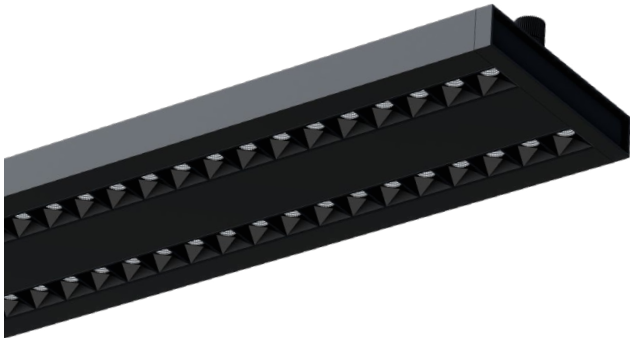

LENO FLAT SURFACE MOUNTED LINEAR LIGHT

PRODUCT DETAILS

Size: 1200mm, Linkable
 Rated life: L80 B10 50000hrs
 LED: 4000K, CRI80, 3SDCM
 Glare control: UGR19 design
 Beam angle: Symmetrical, Direct (50°)
 Driver: Integral, DALI dimming, Flicker-Free design
 Rating: IP20, Class I
 Operating temperature: -20°C to +45°C
 Housing: Aluminium
 Finishing: White/Black, Powder coated, Black reflectors
 Diffuser/Lens: Polycarbonate (PC), Frosted
 Warranty: 5 year

MADE TO ORDER OPTIONS (LEAD TIME AND MOQ MAY APPLY)

Other sizes, Other finishes, Non-Dim, Other Dimming options, Casambi, Tunable white

APPLICATIONS

Surface mounted (ceiling), Internal
 Offices, Schools, Commercial interiors

VERSION	L (MM)	W (MM)	H (MM)
1200MM	1190	160	30

CODE	DESCRIPTION	POWER [~]	LUMENS [*]	EFFICACY	WEIGHT
LENOF12840DAW	LENO FLAT SURFACE MOUNTED LINEAR LIGHT 40W 4000K CRI80 UGR19 DALI WHITE	40W	3727LM	93LM/W	3.6KG
LENOF12840DAB	LENO FLAT SURFACE MOUNTED LINEAR LIGHT 40W 4000K CRI80 UGR19 DALI BLACK	40W	3727LM	93LM/W	3.6KG