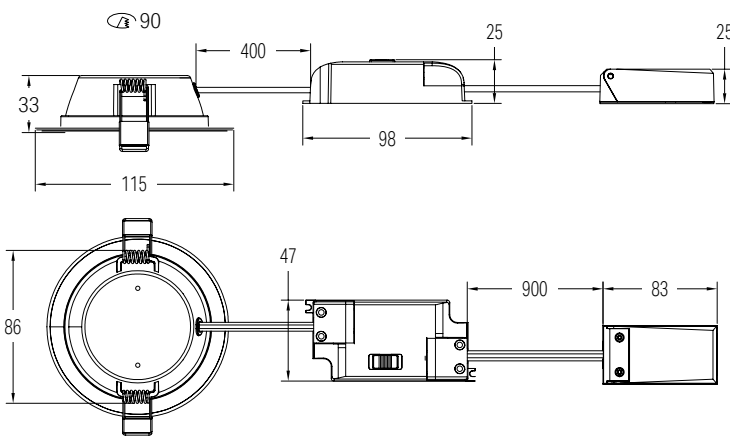

COLOUR SELECT

LITELUX LED G3 DOWNLIGHT

PRODUCT DETAILS

Size: Ø90mm (Cut-out), Ø115mm (ceiling plate)
 Rated life: L70/B50 36000hrs
 LED: Colour Select, CCT 3000K/4000K/6500K, CRI80, 5 SDCM
 Beam angle: Symmetrical, 100°
 Driver: Remote, Phase-Cut dimming
 Rating: IC-4/IC-F, IP65 (front)/IP20 (rear), Class II
 Operating temperature: 0°C to +40°C
 Housing: Thermoplastic, Aluminium 1060
 Finishing: White ceiling plate
 Diffuser/Lens: Polycarbonate, Frosted
 Connection: 1m remote terminal block
 Warranty: 5 year

APPLICATIONS

Recessed (ceiling), Internal
 Apartments, Residential

| CODE | DESCRIPTION | POWER [~] | LUMENS* | EFFICACY | WEIGHT |
|------------|--|--------------------|---------|----------|--------|
| DLP6FWG3NZ | 8W COLOUR SELECT 3000K/4000K/6500K CRI80 PHASE-CUT | 8W | 800LM | 100LM/W | 0.3KG |