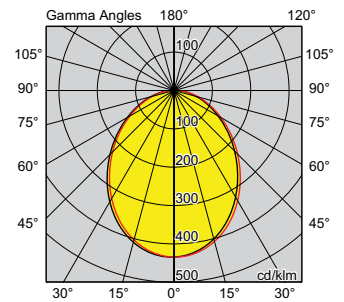

CODE	DESCRIPTION	POWER[~]	LUMENS*	EFFICACY	WEIGHT
DLP6FWG3NZ	8W COLOUR SELECT 3000K/4000K/6500K CRI80 PHASE-CUT	8W	800LM	100LM/W	0.3KG

[~]Tested system powers from luminaire. *Delivered lumens from luminaire, including thermal, electrical and optic losses.