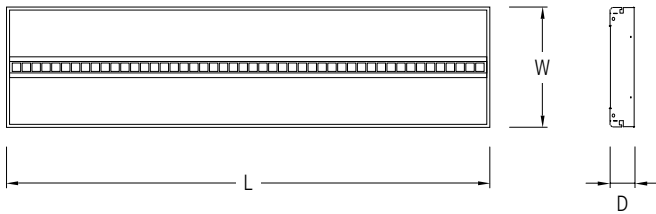

LUMEN SELECT™

OCULED TROFFER

PRODUCT DETAILS

Size: 1200x300mm
 Rated life: L90 B10 54000hrs
 LED: 4000K, CRI90, 3SDCM
 Beam angle: Symmetrical, 60°
 Glare control: UGR19 design
 Driver: Remote, Non dimmable/DALI dimming, Flicker free design
 Rating: IP20, Class II
 Operating temperature: 0°C to +40°C
 Housing: Steel, Aluminium central chamber
 Finishing: White RAL9003, Powder coated, Black reflectors
 Diffuser/Lens: Acrylic (PMMA), Frosted, Prismatic
 Connection: 1.2m Flex & Plug, 1.2m DALI quick connect with DALI versions
 Warranty*: 5 year

VERSION	L (MM)	W (MM)	H (MM)	F (MM)
OCLB12349F6	1190	590	66	1500

CODE	DESCRIPTION	POWER™	LUMENS*	EFFICACY	WEIGHT
OCLB12349F6	OCULED 1200X300 27W 4K	27W	2700LM	100LM/W	3.50KG
OCLB12349D6	OCULED 1200X300 27W 4K DALI DIM	27W	2700LM	100LM/W	3.50KG