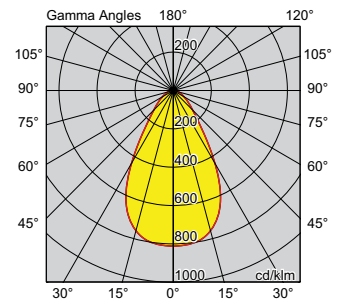

LUMEN SELECT™

OCULED TROFFER

PRODUCT DETAILS

Size: 1200x300mm
 Rated life: L90 B10 54000hrs
 LED: 4000K, CRI90, 3SDCM
 Beam angle: Symmetrical, 60°
 Glare control: UGR19 design
 Driver: Remote, Non dimmable/DALI dimming, Flicker free design
 Rating: IP20, Class II
 Operating temperature: 0°C to +40°C
 Housing: Steel, Aluminium central chamber
 Finishing: White RAL9003, Powder coated, Black reflectors
 Diffuser/Lens: Acrylic (PMMA), Frosted, Prismatic
 Connection: 1.2m Flex & Plug, 1.2m DALI quick connect with DALI versions
 Warranty*: 5 year

VERSION	L (MM)	W (MM)	H (MM)	F (MM)
OCLB12349F6	1190	590	66	1500

CODE	DESCRIPTION	POWER™	LUMENS*	EFFICACY	WEIGHT
OCLB12349F6	OCULED 1200X300 27W 4K	27W	2700LM	100LM/W	3.50KG
OCLB12349D6	OCULED 1200X300 27W 4K DALI DIM	27W	2700LM	100LM/W	3.50KG