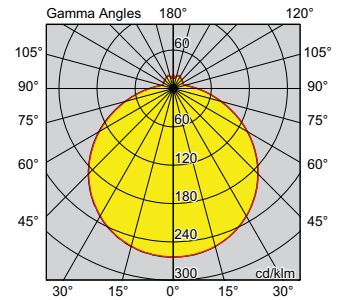

LUMEN SELECT™ COLOUR SELECT

ORION SENSOR OYSTER GEN3

PRODUCT DETAILS

Size: Ø350mm
 Rated life: L70 B50 54000hrs
 LED: Colour Select 3000K/4000K/6000K, CRI80, 6SDCM
 Beam angle: Symmetrical, 110°
 Driver: Integral, Non dimmable
 Sensor: Microwave (MW)
 Rating: IP54, Class I
 Operating temperature: 0°C to +40°C
 Housing: Removable Polycarbonate (PC) trim, Steel base
 Finishing: White
 Diffuser/Lens: Acrylic (PMMA), Frosted
 Connection: Center cable entry, Large terminal block
 Warranty*: 5 year

APPLICATIONS

Surface mounted (ceiling), Internal
 Residential, Apartments, Commercial spaces

VERSION	W (MM)	H (MM)
ORN23W3/4/6KSG3	Ø350	80

CODE	DESCRIPTION	POWER [~]	LUMENS*	EFFICACY	WEIGHT
ORN23W3/4/6KSG3	ORION OYSTER 350 16/23W 3/4/6K SENSOR @ 4K WITH TRIM	16W	1400LM	88LM/W	0.79KG
	WITHOUT TRIM	16W	1500LM	94LM/W	
	WITH TRIM	23W	1900LM	83LM/W	
	WITHOUT TRIM	23W	2100LM	91LM/W	