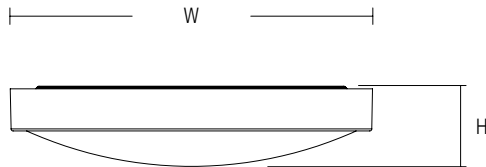

LUMEN SELECT™ COLOUR SELECT

ORION SENSOR OYSTER GEN3

PRODUCT DETAILS

Size: Ø350mm
 Rated life: L70 B50 54000hrs
 LED: Colour Select 3000K/4000K/6000K, CRI80, 6SDCM
 Beam angle: Symmetrical, 110°
 Driver: Integral, Non dimmable
 Sensor: Microwave (MW)
 Rating: IP54, Class I
 Operating temperature: 0°C to +40°C
 Housing: Removable Polycarbonate (PC) trim, Steel base
 Finishing: White
 Diffuser/Lens: Acrylic (PMMA), Frosted
 Connection: Center cable entry, Large terminal block
 Warranty*: 5 year

APPLICATIONS

Surface mounted (ceiling), Internal
 Residential, Apartments, Commercial spaces

VERSION	W (MM)	H (MM)
ORN23W3/4/6KSG3	Ø350	80

CODE	DESCRIPTION	POWER [~]	LUMENS*	EFFICACY	WEIGHT
ORN23W3/4/6KSG3	ORION OYSTER 350 16/23W 3/4/6K SENSOR @ 4K WITH TRIM	16W	1400LM	88LM/W	0.79KG
	WITHOUT TRIM	16W	1500LM	94LM/W	
	WITH TRIM	23W	1900LM	83LM/W	
	WITHOUT TRIM	23W	2100LM	91LM/W	