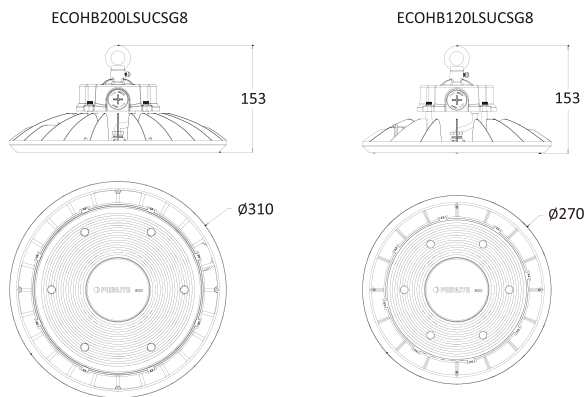

CODE	DESCRIPTION	POWER[~]	LUMENS*	EFFICACY	WEIGHT
ECOHB200LSUCSG8	PIERLUX ECO HIGHBAY LUMEN SELECT 200W PSU 4K/5K CRI85 3SCDM	200W	30600LM	153LM/W	2.0KG
		160W	25600LM	160LM/W	
		120W	19700LM	164LM/W	
ECOHB120LSUCSG8	PIERLUX ECO HIGHBAY LUMEN SELECT 120W PSU 4K/5K CRI85 3SCDM	120W	18100LM	151LM/W	1.6KG
		90W	14500LM	161LM/W	
		70W	11100LM	159LM/W	
HBBRKT	SURFACE MOUNT BRACKET	N/A	N/A	N/A	N/A
HBRODBRKT	ROD SURFACE MOUNT BRACKET	N/A	N/A	N/A	N/A
HBPCREFR	POLYCARBONATE REFRACTOR	N/A	N/A	N/A	N/A
HBPCLENS	POLYCARBONATE REFRACTOR LENS FOR POLYCARBONATE REFRACTOR HBPCREFR	N/A	N/A	N/A	N/A
HBALREFL	ALUMINIUM REFLECTOR	N/A	N/A	N/A	N/A
HBWG	WIRE GUARD	N/A	N/A	N/A	N/A
ECOHSFHF	MOTION SENSOR	N/A	N/A	N/A	N/A
PRC11	REMOTE CONTROL FOR PROGRAMMING MOTION SENSOR ECOHSFHF	N/A	N/A	N/A	N/A
HBRIP2MKIT	HIGHBAY GRIPPLE SUSPENSION KIT - PURLIN BRACKET 2M HANGER	N/A	N/A	N/A	N/A

"POWER" is tested system powers from luminaire; "LUMENS" is delivered lumens from luminaire; ^Figures are interpolated / extrapolated from data at other versions.