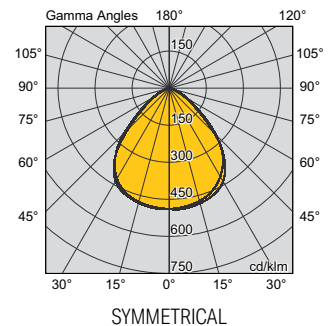

CODE	DESCRIPTION	POWER[~]	LUMENS*	EFFICACY	WEIGHT
ECOHB200LSUCSG8	PIERLUX ECO HIGHBAY LUMEN SELECT 200W PSU 4K/5K CRI85 3SCDM	200W	30600LM	153LM/W	2.0KG
		160W	25600LM	160LM/W	
		120W	19700LM	164LM/W	
ECOHB120LSUCSG8	PIERLUX ECO HIGHBAY LUMEN SELECT 120W PSU 4K/5K CRI85 3SCDM	120W	18100LM	151LM/W	1.6KG
		90W	14500LM	161LM/W	
		70W	11100LM	159LM/W	
HBBRKT	SURFACE MOUNT BRACKET	N/A	N/A	N/A	N/A
HBRODBRKT	ROD SURFACE MOUNT BRACKET	N/A	N/A	N/A	N/A
HBPCREFR	POLYCARBONATE REFRACTOR	N/A	N/A	N/A	N/A
HBPCLENS	POLYCARBONATE REFRACTOR LENS FOR POLYCARBONATE REFRACTOR HBPCREFR	N/A	N/A	N/A	N/A
HBALREFL	ALUMINIUM REFLECTOR	N/A	N/A	N/A	N/A
HBWG	WIRE GUARD	N/A	N/A	N/A	N/A
ECOHSFHF	MOTION SENSOR	N/A	N/A	N/A	N/A
PRC11	REMOTE CONTROL FOR PROGRAMMING MOTION SENSOR ECOHSFHF	N/A	N/A	N/A	N/A
HBRIP2MKIT	HIGHBAY GRIPPLE SUSPENSION KIT - PURLIN BRACKET 2M HANGER	N/A	N/A	N/A	N/A

"POWER" is tested system powers from luminaire; "LUMENS" is delivered lumens from luminaire; ^Figures are interpolated / extrapolated from data at other versions.