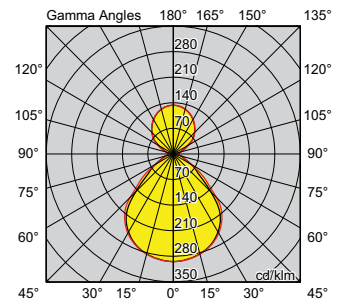

ROMI SURFACE MOUNTED

PRODUCT DETAILS

Size: Ø350mm, Ø450mm, Ø600mm
 Rated life: L80 B10 50000hrs
 LED: 4000K, CRI80, 3SDCM
 Beam angle: Symmetrical, Direct (95°) & Indirect (100°)
 Glare control: UGR19 design
 Driver: Integral, DALI dimming, Flicker free design
 Rating: IP20, Class I
 Operating temperature: 0°C to +40°C
 Housing: Aluminium
 Finishing: White RAL9003, Powder coated
 Diffuser/Lens: Acrylic (PMMA), Frosted, Prismatic
 Warranty*: 5 year

CODE	DESCRIPTION	POWER™	LUMENS*	EFFICACY	WEIGHT
ROMISM350840DA	ROMI SURFACE MOUNTED 350 18W 4K DALI DIM	18W	1800LM	100LM/W	2.80KG
ROMISM450840DA	ROMI SURFACE MOUNTED 450 31W 4K DALI DIM	31W	3500LM	113LM/W	3.80KG
ROMISM600840DA	ROMI SURFACE MOUNTED 600 48W 4K DALI DIM	48W	5500LM	115LM/W	6.00KG