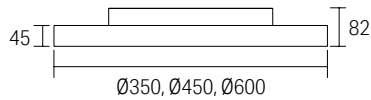

ROMI SURFACE MOUNTED

PRODUCT DETAILS

Size: Ø350mm, Ø450mm, Ø600mm
 Rated life: L80 B10 50000hrs
 LED: 4000K, CRI80, 3SDCM
 Beam angle: Symmetrical, Direct (95°) & Indirect (100°)
 Glare control: UGR19 design
 Driver: Integral, DALI dimming, Flicker free design
 Rating: IP20, Class I
 Operating temperature: 0°C to +40°C
 Housing: Aluminium
 Finishing: White RAL9003, Powder coated
 Diffuser/Lens: Acrylic (PMMA), Frosted, Prismatic
 Warranty*: 5 year

MADE TO ORDER OPTIONS (LEAD TIME AND MOQ MAY APPLY)

Ø900mm, Black/Silver finishing, Other lumen package, Non dimmable, Other dimming technology, Casambi, Tunable white

APPLICATIONS

Surface mounted (ceiling), Internal
 Offices, Schools, Commercial interiors

CODE	DESCRIPTION	POWER™	LUMENS*	EFFICACY	WEIGHT
ROMISM350840DA	ROMI SURFACE MOUNTED 350 18W 4K DALI DIM	18W	1800LM	100LM/W	2.80KG
ROMISM450840DA	ROMI SURFACE MOUNTED 450 31W 4K DALI DIM	31W	3500LM	113LM/W	3.80KG
ROMISM600840DA	ROMI SURFACE MOUNTED 600 48W 4K DALI DIM	48W	5500LM	115LM/W	6.00KG