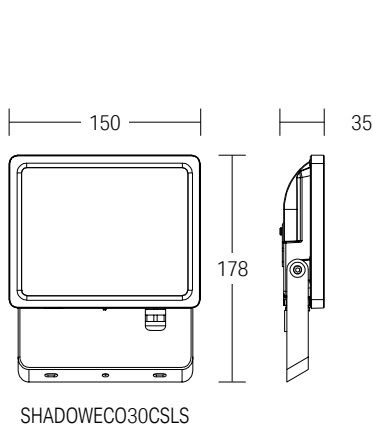

### PRODUCT DETAILS

Rated life: L70 B50 25000hrs  
 LED: Colour Select 3000K/4000K/6500K, CRI80, 6SDCM  
 Beam angle: Symmetrical, 100°  
 Driver: Integral, Lumen Select, Non dimmable  
 Rating: IP65, IK06, Class I  
 Operating temperature: -10°C to +40°C  
 Housing: LM6 Aluminium (copper content <0.1%)  
 Finishing: Black, Powder coated  
 Diffuser/Lens: Glass, Clear, Anti-fog breather  
 Connection: 1.0m Flex  
 Accessory: Complete with Corner mount bracket, Trunnion arm  
 Warranty\*: 5 year

### APPLICATIONS

Surface mounted (ceiling/wall), External  
 Residential, Light commercial

CODE	DESCRIPTION	POWER	LUMENS	EFFICACY	WEIGHT
SHADOWECO30CSLS	SHADOW ECO FLOODLIGHT 15/29W 3/4/65K @ 4K	15W 29W	1800LM 3300LM	120LM/W 114LM/W	0.56KG
SHADOWECO50CS	SHADOW ECO FLOODLIGHT 47W 3/4/65K @ 4K	47W	5100LM	109LM/W	1.20KG