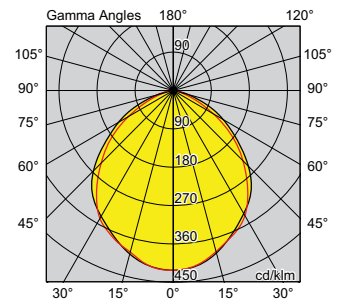

CODE	DESCRIPTION	POWER	LUMENS	EFFICACY	WEIGHT
SHADOWECO30CSLS	SHADOW ECO FLOODLIGHT 15/29W 3/4/65K @ 4K	15W 29W	1800LM 3300LM	120LM/W 114LM/W	0.56KG
SHADOWECO50CS	SHADOW ECO FLOODLIGHT 47W 3/4/65K @ 4K	47W	5100LM	109LM/W	1.20KG

*Please refer to the warranty policy at www.pierlite.co.nz; "POWER" is tested system powers from luminaire; "LUMENS" is delivered lumens from luminaire, including thermal, electrical and optic losses; ^Figures are interpolated / extrapolated from data at other versions.