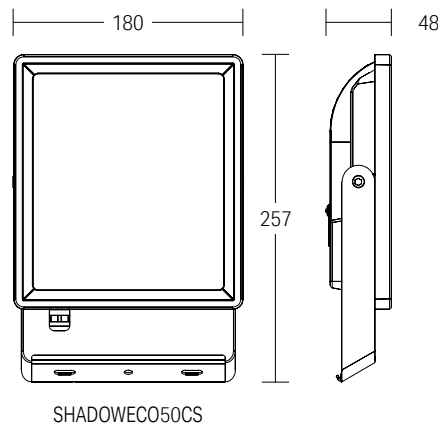

### PRODUCT DETAILS

Rated life: L70 B50 25000hrs  
 LED: Colour Select 3000K/4000K/6500K, CRI80, 6SDCM  
 Beam angle: Symmetrical, 100°  
 Driver: Integral, Lumen Select, Non dimmable  
 Rating: IP65, IK06, Class I  
 Operating temperature: -10°C to +40°C  
 Housing: LM6 Aluminium (copper content <0.1%)  
 Finishing: Black, Powder coated  
 Diffuser/Lens: Glass, Clear, Anti-fog breather  
 Connection: 1.0m Flex  
 Accessory: Complete with Corner mount bracket, Trunnion arm  
 Warranty\*: 5 year

### APPLICATIONS

Surface mounted (ceiling/wall), External  
 Residential, Light commercial

CODE	DESCRIPTION	POWER	LUMENS	EFFICACY	WEIGHT
SHADOWECO30CSLS	SHADOW ECO FLOODLIGHT 15/29W 3/4/65K @ 4K	15W 29W	1800LM 3300LM	120LM/W 114LM/W	0.56KG
SHADOWECO50CS	SHADOW ECO FLOODLIGHT 47W 3/4/65K @ 4K	47W	5100LM	109LM/W	1.20KG