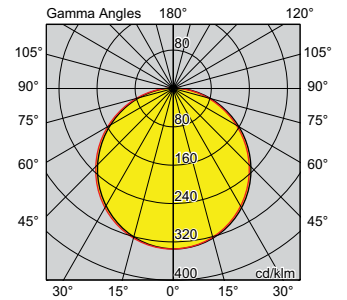

COLOUR SELECT

SLIMLINE OYSTER

PRODUCT DETAILS

Size: Ø300mm, Ø400mm
 Rated life: L70 B50 54000hrs
 LED: Colour Select 3000K/4000K/6000K, CRI80, 7SDCM
 Beam angle: Symmetrical, 100°
 Driver: Integral, Phase dimming
 Rating: IP54, Class II
 Operating temperature: 0°C to +40°C
 Housing: Polycarbonate (PC)
 Finishing: White
 Diffuser/Lens: Polycarbonate (PC), Frosted
 Connection: Center cable entry
 Warranty*: 5 year

APPLICATIONS

Surface mounted (ceiling), Internal
 Residential, Apartments, Commercial spaces

VERSION	W (MM)	H (MM)
SLMOYS183/4/6K	Ø300	50
SLMOYS273/4/6K	Ø400	50

CODE	DESCRIPTION	POWER [~]	LUMENS [*]	EFFICACY	WEIGHT
SLMOYS183/4/6K	SLIMLINE OYSTER 300 17W 3/4/6K PHASE DIM @ 3K	17W	1600LM	94LM/W	0.90KG
SLMOYS273/4/6K	SLIMLINE OYSTER 400 27W 3/4/6K PHASE DIM @ 3K	27W	2200LM	81LM/W	1.50KG