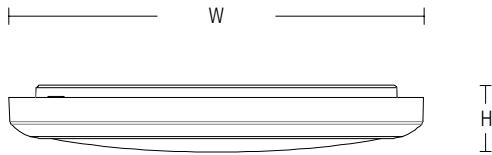

COLOUR SELECT

SLIMLINE OYSTER

PRODUCT DETAILS

Size: Ø300mm, Ø400mm
 Rated life: L70 B50 54000hrs
 LED: Colour Select 3000K/4000K/6000K, CRI80, 7SDCM
 Beam angle: Symmetrical, 100°
 Driver: Integral, Phase dimming
 Rating: IP54, Class II
 Operating temperature: 0°C to +40°C
 Housing: Polycarbonate (PC)
 Finishing: White
 Diffuser/Lens: Polycarbonate (PC), Frosted
 Connection: Center cable entry
 Warranty*: 5 year

APPLICATIONS

Surface mounted (ceiling), Internal
 Residential, Apartments, Commercial spaces

VERSION	W (MM)	H (MM)
SLMOYS183/4/6K	Ø300	50
SLMOYS273/4/6K	Ø400	50

CODE	DESCRIPTION	POWER [~]	LUMENS [*]	EFFICACY	WEIGHT
SLMOYS183/4/6K	SLIMLINE OYSTER 300 17W 3/4/6K PHASE DIM @ 3K	17W	1600LM	94LM/W	0.90KG
SLMOYS273/4/6K	SLIMLINE OYSTER 400 27W 3/4/6K PHASE DIM @ 3K	27W	2200LM	81LM/W	1.50KG