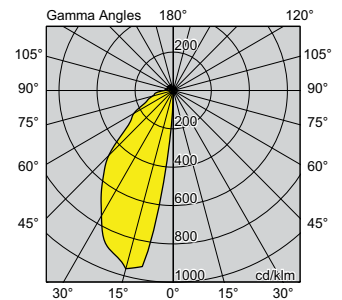

CODE	DESCRIPTION	POWER[~]	LUMENS[*]	EFFICACY	WEIGHT
GH1392.BGXP300EN	VERSO FLAT SURFACE MOUNTED WALL LIGHT RD Ø140 4W 3000K CRI90 NON-DIM	4W	69LM	17LM/W	
GH1393.CAXP300EN	VERSO FLAT SURFACE MOUNTED WALL LIGHT RD Ø220 9W 3000K CRI90 NON-DIM	9W	171LM	19LM/W	
GH1394.BGXP300EN	VERSO FLAT RECESSED WALL LIGHT RD Ø140 4W 3000K CRI90 NON-DIM	4W	69LM	17LM/W	
GH1395.CAXP300EN	VERSO FLAT RECESSED WALL LIGHT RD Ø220 9W 3000K CRI90 NON-DIM	9W	171LM	19LM/W	
GH1392.BGXP400EN	VERSO FLAT SURFACE MOUNTED WALL LIGHT RD Ø140 4W 4000K CRI90 NON-DIM	4W	73LM	18LM/W	
GH1393.CAXP400EN	VERSO FLAT SURFACE MOUNTED WALL LIGHT RD Ø220 9W 4000K CRI90 NON-DIM	9W	181LM	20LM/W	
GH1394.BGXP400EN	VERSO FLAT RECESSED WALL LIGHT RD Ø140 4W 4000K CRI90 NON-DIM	4W	73LM	18LM/W	
GH1395.CAXP400EN	VERSO FLAT RECESSED WALL LIGHT RD Ø220 9W 4000K CRI90 NON-DIM	9W	181LM	20LM/W	

[~]Tested system powers from luminaire. [*]Delivered lumens from luminaire, including thermal, electrical and optic losses. [^]Figures are interpolated / extrapolated from data at other versions.