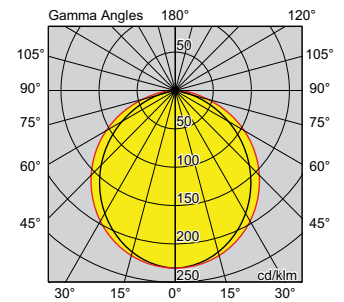

APPLY 1 WALL LIGHT

PRODUCT DETAILS

Rated life: L70 B50 50000hrs
 LED: 3000K/4000K/6000K, CRI85, 3SDCM
 Beam angle: Symmetrical
 Driver: Integral, Non-Dim
 Rating: IP65, Class I
 Operating temperature: -10°C to +40°C
 Housing: Die-cast EN AB-47100 aluminium
 Finishing: Black, Polyester powder coated with special anti-corrosion treatment for coastal areas, Salt Spray testing (in compliance with ISO 9227 standard)
 Diffuser/Lens: Tempered glass, Frosted
 Warranty: 5 year

MADE TO ORDER OPTIONS (LEAD TIME AND MOQ MAY APPLY)

Other finishing

APPLICATIONS

Surface mounted (wall), Internal/External
 Commercial buildings, Apartments, Residential areas

CODE	DESCRIPTION	POWER [~]	LUMENS [*]	EFFICACY	WEIGHT
E8050-LBC	APPLY 1 WALL LIGHT 8W 3000K CRI85 NON-DIM	8W	518LM	65LM/W	1.3KG
E8050-LBN	APPLY 1 WALL LIGHT 8W 4000K CRI85 NON-DIM	8W	594LM	74LM/W	1.3KG
E8050-LBI	APPLY 1 WALL LIGHT 8W 6000K CRI85 NON-DIM	8W	620LM	78LM/W	1.3KG

[~]Tested system powers from luminaire. ^{*}Delivered lumens from luminaire, including thermal, electrical and optic losses. [^]Figures are interpolated / extrapolated from data at other versions.