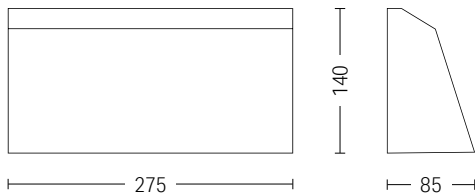

APPLY 1 WALL LIGHT

PRODUCT DETAILS

Rated life: L70 B50 50000hrs
 LED: 3000K/4000K/6000K, CRI85, 3SDCM
 Beam angle: Symmetrical
 Driver: Integral, Non-Dim
 Rating: IP65, Class I
 Operating temperature: -10°C to +40°C
 Housing: Die-cast EN AB-47100 aluminium
 Finishing: Black, Polyester powder coated with special anti-corrosion treatment for coastal areas, Salt Spray testing (in compliance with ISO 9227 standard)
 Diffuser/Lens: Tempered glass, Frosted
 Warranty: 5 year

MADE TO ORDER OPTIONS (LEAD TIME AND MOQ MAY APPLY)

Other finishing

APPLICATIONS

Surface mounted (wall), Internal/External
 Commercial buildings, Apartments, Residential areas

CODE	DESCRIPTION	POWER [~]	LUMENS [*]	EFFICACY	WEIGHT
E8050-LBC	APPLY 1 WALL LIGHT 8W 3000K CRI85 NON-DIM	8W	518LM	65LM/W	1.3KG
E8050-LBN	APPLY 1 WALL LIGHT 8W 4000K CRI85 NON-DIM	8W	594LM	74LM/W	1.3KG
E8050-LBI	APPLY 1 WALL LIGHT 8W 6000K CRI85 NON-DIM	8W	620LM	78LM/W	1.3KG