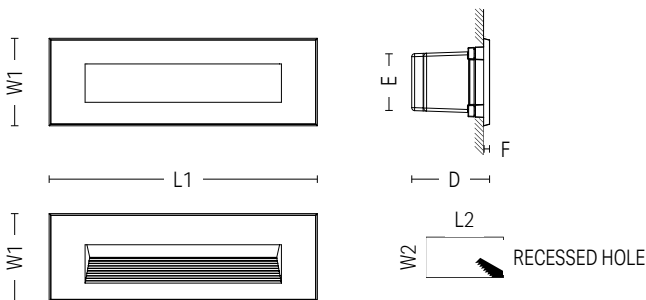

### PRODUCT DETAILS

Rated life: L80 B20 50000hrs  
 LED: 3000K/4000K, CRI90, 3SDCM  
 Beam angle: Symmetrical/Asymmetrical  
 Driver: Integral, Non-Dim  
 Rating: IP65, IK07, Class II  
 Operating temperature: -10°C to +40°C  
 Housing: Die-cast EN AB-47100 aluminium  
 Finishing: Black, Polyester powder coated with special anti-corrosion treatment for coastal areas, Salt Spray testing (in compliance with ISO 9227 standard)  
 Diffuser/Lens: Tempered glass, Frosted/Clear  
 Accessory (order separately): Recessed box  
 Warranty: 5 year

### MADE TO ORDER OPTIONS (LEAD TIME AND MOQ MAY APPLY)

XS (116mm long)/XL (342mm long), White/Grey finishing

### APPLICATIONS

Surface mounted (wall), Internal/External  
 Commercial buildings, Apartments, Residential areas

VERSION	L1 (MM)	W1 (MM)	L2 (MM)	W2 (MM)	D (MM)	E (MM)	F (MM)
NEW GREEN XS	116	73	99	60	65	60	5
NEW GREEN M	202	73	185	60	65	60	5
NEW GREEN XL	342	73	325	60	65	60	5