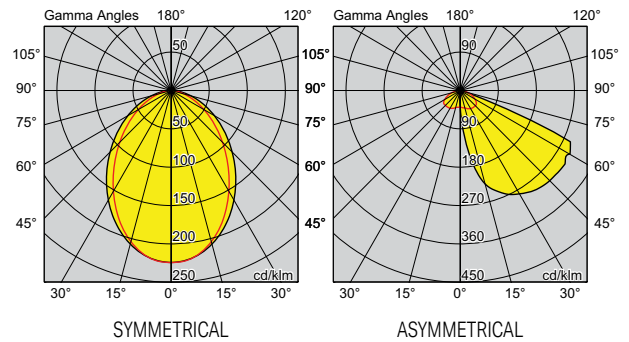

### MADE TO ORDER OPTIONS (LEAD TIME AND MOQ MAY APPLY)

XS (116mm long)/XL (342mm long), White/Grey finishing

### APPLICATIONS

Surface mounted (wall), Internal/External  
 Commercial buildings, Apartments, Residential areas

VERSION	L1 (MM)	W1 (MM)	L2 (MM)	W2 (MM)	D (MM)	E (MM)	F (MM)
NEW GREEN XS	116	73	99	60	65	60	5
NEW GREEN M	202	73	185	60	65	60	5
NEW GREEN XL	342	73	325	60	65	60	5