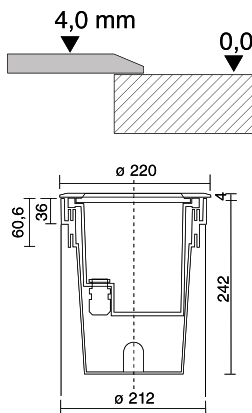

OLODUM INGROUND LIGHT

PRODUCT DETAILS

Rated life: L90 B20 50000hrs
 LED: 3000K/4000K, CRI90, 3SDCM
 Beam angle: Symmetrical 15°/45°/65°
 Driver: Integral, Non-Dim
 Rating: IP67, IK10, Class I
 Operating temperature: -10°C to +40°C
 Housing: Die-cast EN AB-47100 aluminium
 Finishing: Stainless steel faceplate, Polyester powder coated with special anti-corrosion treatment for coastal areas, Salt Spray testing (in compliance with ISO 9227 standard)
 Diffuser/Lens: Tempered glass, Clear, Metallised polycarbonate reflector, Horizontal rotation 360°, Vertical tilt 15°
 Accessory: Complete with ground recessed box
 Warranty: 5 year

MADE TO ORDER OPTIONS (LEAD TIME AND MOQ MAY APPLY)

Asymmetrical, Flush recessed, Marine grade

APPLICATIONS

Ground recessed, External
 Small facades, Trees, Walls

CODE	DESCRIPTION	POWER [~]	LUMENS*	EFFICACY	WEIGHT
E8128-LBC-S	OLODUM INGROUND LIGHT STANDARD COB 17W 3000K CRI90 15° NON-DIM	17W	2076LM	122LM/W	3.8KG
E8128-LBC-FL	OLODUM INGROUND LIGHT STANDARD COB 17W 3000K CRI90 45° NON-DIM	17W	2060LM	121LM/W	3.8KG
E8128-LBC-WF	OLODUM INGROUND LIGHT STANDARD COB 17W 3000K CRI90 65° NON-DIM	17W	1865LM	110LM/W	3.8KG
E8128-LBC-AS	OLODUM INGROUND LIGHT STANDARD COB 17W 3000K CRI90 ASYMMETRICAL NON-DIM	17W	1764LM	104LM/W	3.8KG
E8128-LBN-S	OLODUM INGROUND LIGHT STANDARD COB 17W 4000K CRI90 15° NON-DIM	17W	2240LM	132LM/W	3.8KG
E8128-LBN-FL	OLODUM INGROUND LIGHT STANDARD COB 17W 4000K CRI90 45° NON-DIM	17W	2223LM	131LM/W	3.8KG
E8128-LBN-WF	OLODUM INGROUND LIGHT STANDARD COB 17W 4000K CRI90 65° NON-DIM	17W	2010LM	118LM/W	3.8KG
E8128-LBN-AS	OLODUM INGROUND LIGHT STANDARD COB 17W 4000K CRI90 ASYMMETRICAL NON-DIM	17W	1903LM	112LM/W	3.8KG