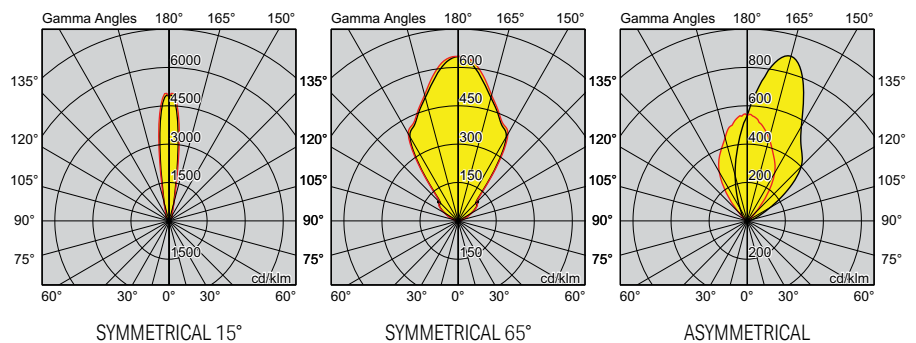

OLODUM INGROUND LIGHT

PRODUCT DETAILS

Rated life: L90 B20 50000hrs
 LED: 3000K/4000K, CRI90, 3SDCM
 Beam angle: Symmetrical 15°/45°/65°
 Driver: Integral, Non-Dim
 Rating: IP67, IK10, Class I
 Operating temperature: -10°C to +40°C
 Housing: Die-cast EN AB-47100 aluminium
 Finishing: Stainless steel faceplate, Polyester powder coated with special anti-corrosion treatment for coastal areas, Salt Spray testing (in compliance with ISO 9227 standard)
 Diffuser/Lens: Tempered glass, Clear, Metallised polycarbonate reflector, Horizontal rotation 360°, Vertical tilt 15°
 Accessory: Complete with ground recessed box
 Warranty: 5 year

MADE TO ORDER OPTIONS (LEAD TIME AND MOQ MAY APPLY)

Asymmetrical, Flush recessed, Marine grade

APPLICATIONS

Ground recessed, External
 Small facades, Trees, Walls

CODE	DESCRIPTION	POWER [~]	LUMENS*	EFFICACY	WEIGHT
E8128-LBC-S	OLODUM INGROUND LIGHT STANDARD COB 17W 3000K CRI90 15° NON-DIM	17W	2076LM	122LM/W	3.8KG
E8128-LBC-FL	OLODUM INGROUND LIGHT STANDARD COB 17W 3000K CRI90 45° NON-DIM	17W	2060LM	121LM/W	3.8KG
E8128-LBC-WF	OLODUM INGROUND LIGHT STANDARD COB 17W 3000K CRI90 65° NON-DIM	17W	1865LM	110LM/W	3.8KG
E8128-LBC-AS	OLODUM INGROUND LIGHT STANDARD COB 17W 3000K CRI90 ASYMMETRICAL NON-DIM	17W	1764LM	104LM/W	3.8KG
E8128-LBN-S	OLODUM INGROUND LIGHT STANDARD COB 17W 4000K CRI90 15° NON-DIM	17W	2240LM	132LM/W	3.8KG
E8128-LBN-FL	OLODUM INGROUND LIGHT STANDARD COB 17W 4000K CRI90 45° NON-DIM	17W	2223LM	131LM/W	3.8KG
E8128-LBN-WF	OLODUM INGROUND LIGHT STANDARD COB 17W 4000K CRI90 65° NON-DIM	17W	2010LM	118LM/W	3.8KG
E8128-LBN-AS	OLODUM INGROUND LIGHT STANDARD COB 17W 4000K CRI90 ASYMMETRICAL NON-DIM	17W	1903LM	112LM/W	3.8KG

[~]Tested system powers from luminaire. ^{*}Delivered lumens from luminaire, including thermal, electrical and optic losses. [^]Figures are interpolated / extrapolated from data at other versions.